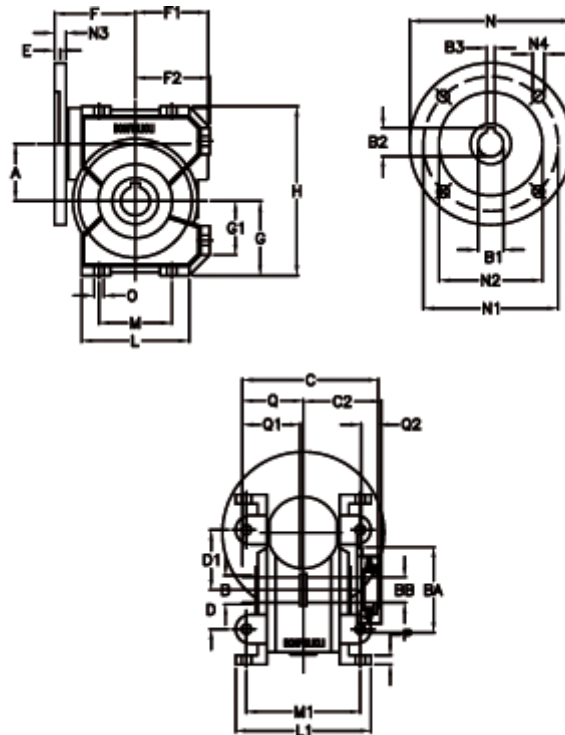

# Data Sheet

Article number: 390204906002336  
 Description: Worm Gear with Torque Limiter  
 VF 49-L2-U-60 P63B14

## Measures

a = 49.5	C2 = 63.5	g = 64.5	N = 90	Q1 = 41
B = 25	D = 34	G1 = 46.5	N1 = 75	Q2 = 15
B1 E7 = 11	D1 = 52	H = 146.5	N2 = 60	
B2 = 12.8	Description = VF 49U-xx-63B14	H1 = 110.5	N3 = 7.0	
B3 H9 = 4	E = 3.0	L = 93	N4 = 6.0	
BA = 63	F = 70	L1 = 117	O = 8.5	
BB H7 = 14	F1 = 63	m = 63	P = 8	
C = 105	F2 = 64.5	M1 = 98.5	Q = 51.0	